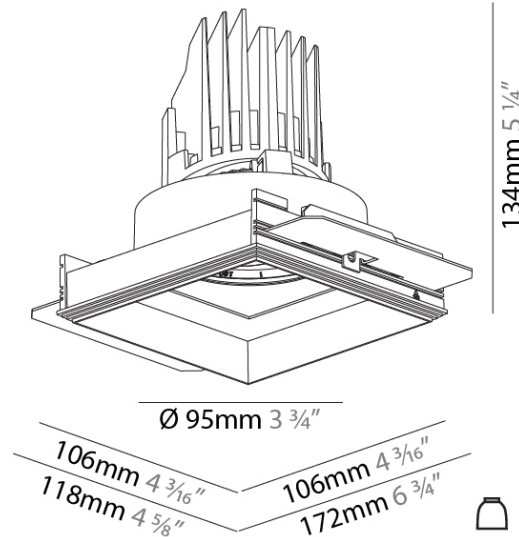

ELECTRICAL

Lamp Type: LED (Zhaga Standard)
Input Wattage (W): 15.5
Total Output Wattage (W): 14.5
Dimming: Tri-Mode (Non-Dimming and Phase Dimming (120Vac only) and 0-10V Dimming)
Driver Included: No
Driver Location: Recessed Housing
Driver Type: Constant Current - Universal
Driver Class: Class 2
Housing: See components
Input Voltage (V): 120 - 277
Constant Current (MA): 500

LED

Number of LEDs: 1
[Color Temperature (°K): 2700 / 3000 / 3500 / 4000](#)
Max. Delivered Lumen (lm): 940 / 980 / 1029 / 1050
Nominal Lumen (lm): 1386 / 1438 / 1511 / 1542
CRI: >90 CRI
Efficiency (%): 87.9 / 88.4 / 87.9
Lamp Life (hrs): 50000
Upon Request: RGB-W Tunable White Special Color Temperature
Special LED

OPTICAL

[Reflector°: 20 / 40 / 60](#)
Adjustability: Rotational 355°; Tilt 30°
Upon Request: Special Beam Angles

RATINGS AND CERTIFICATIONS

Zaneen Inc. © 2024, 10000 100th Ave S, Suite 3382, F 416-247-9319, www.zaneen.com

Available for international specifications by adding "INT" at the end of the existing Model #. For assistance on 'custom' specifications, contact zteam@zaneen.com.
Certified By: Certified for North American Standards
In a constant effort to supply the best product, we reserve the right to change specifications or materials without notice. The most recent specification sheets are found at zaneen.com
IP rating: IP20